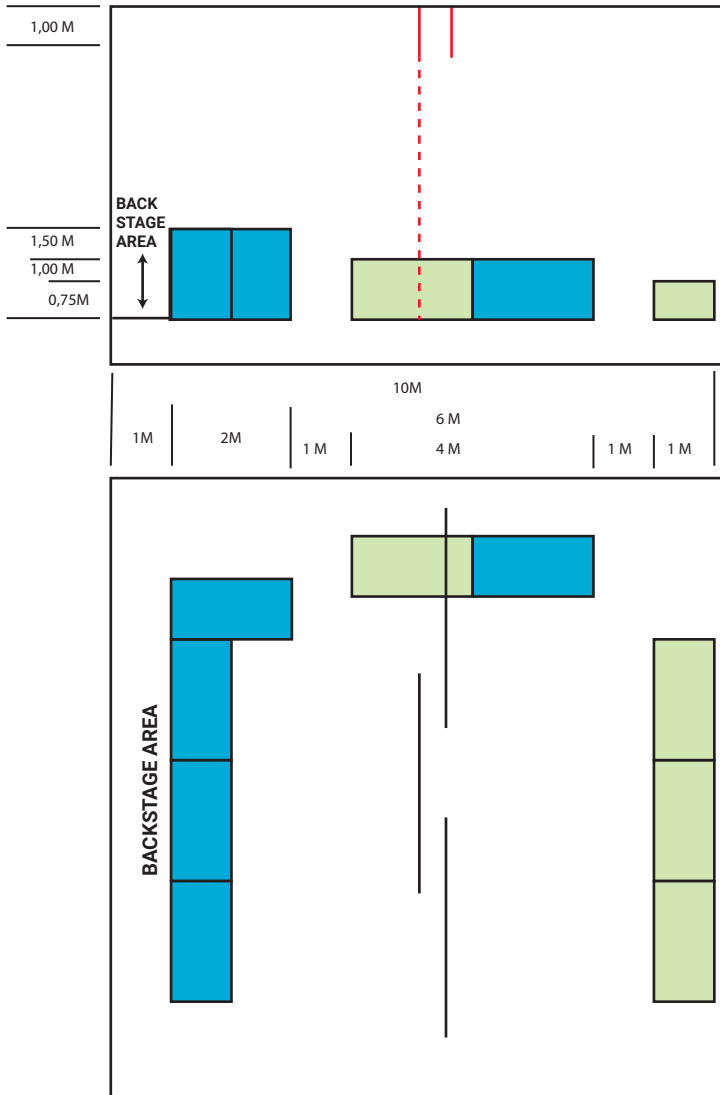

# TERRA INCOGNITA STAGE PLOT

## TERRA INCOGNITA STAGE PLOT

### Elements presented provided by the company:

- 5x Podest 200x 100 cm (different heights)
- Costume made legs for a total of 9 podest
- 3x sails
- ropes and pulleys for rigging.

### OBSERVATIONS:

The ideal total depth required for the stage is at least 11m from the first row of the audience to the back wall of the room. We will need to use the added stage to ensure max depth.

The podests that we use during the performance have wheels that generate static charge if used on top of a dance carpet, therefore it would be ideal if the floor is left without dance carpet.